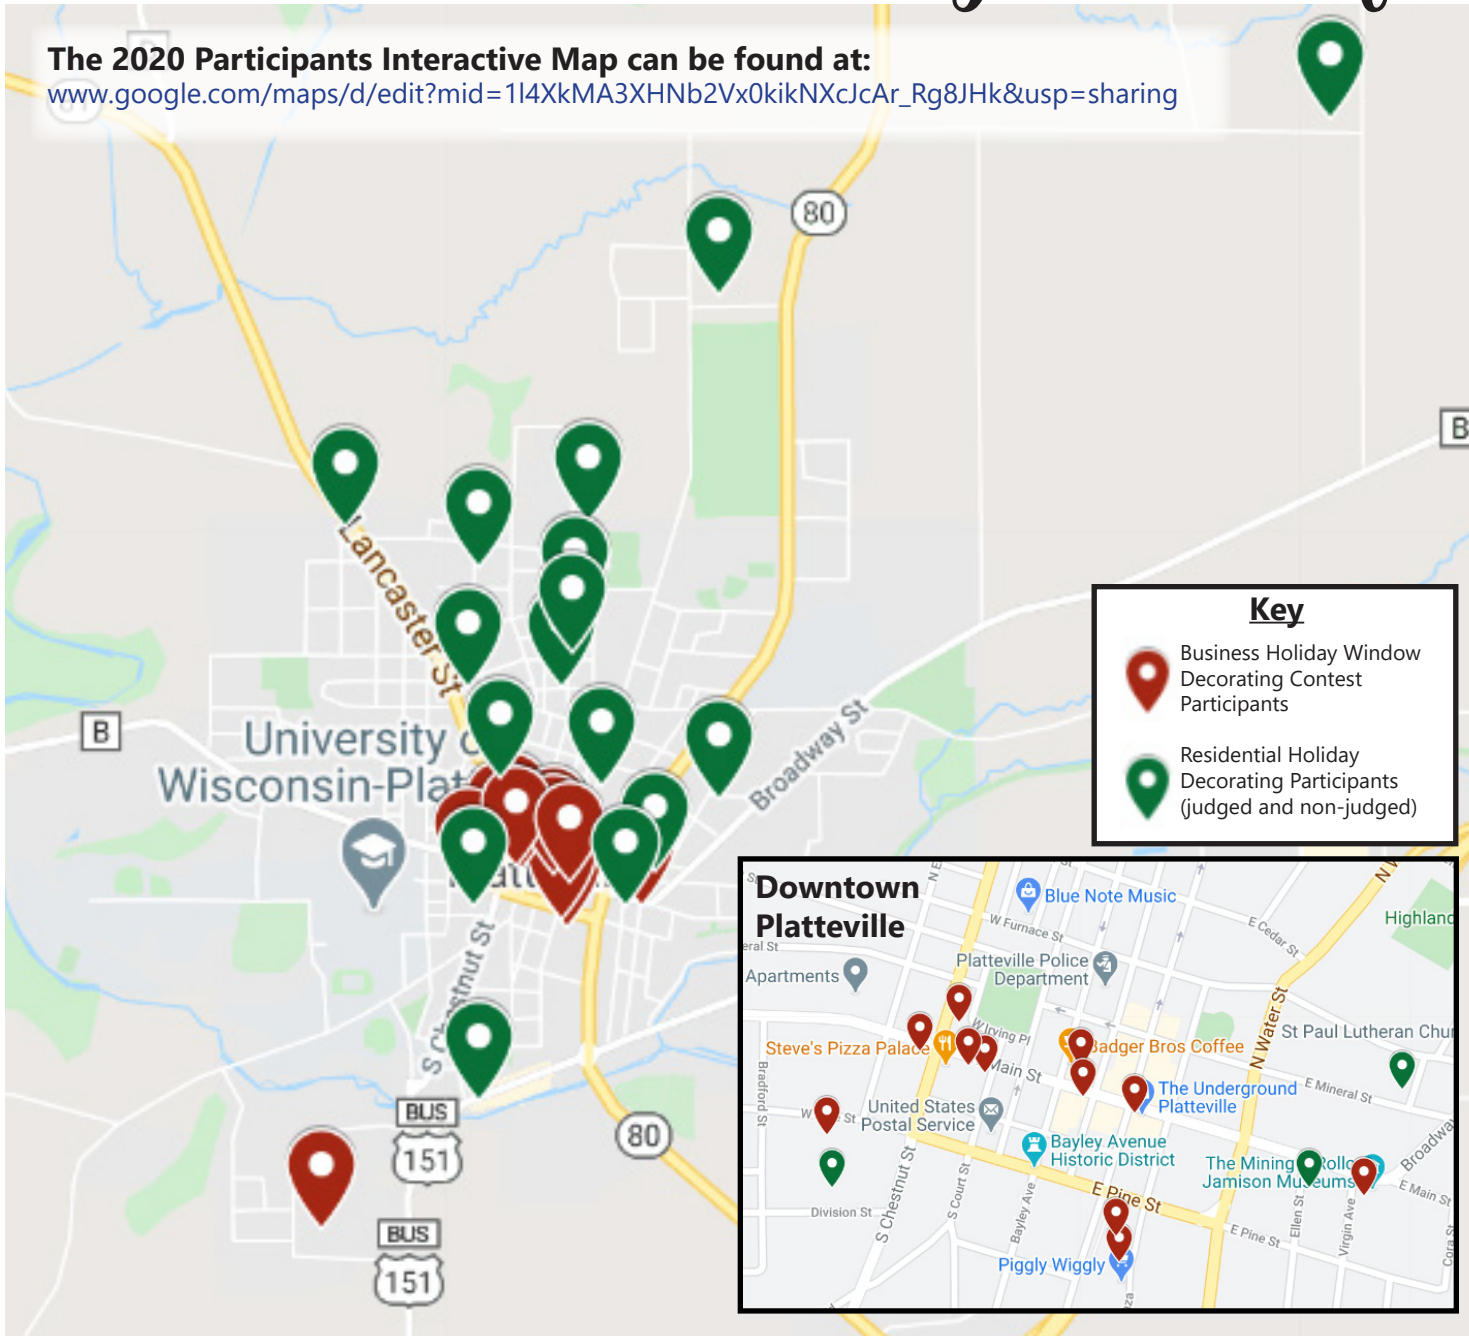

Platteville's Holiday Tour of Lights 2020

The 2020 Participants Interactive Map can be found at:

www.google.com/maps/d/edit?mid=1I4XkMA3XHNb2Vx0kikNXcJcAr_Rg8JHk&usp=sharing

Participating Locations

- 📍 170 McGregor Plaza
- 📍 130 McGregor Plaza
- 📍 170 W Main St
- 📍 30 E Main St
- 📍 300 Pioneer Road E
- 📍 225 W Main St
- 📍 345 W Pine St
- 📍 405 E Main St
- 📍 115 W Main St
- 📍 55 E Main St
- 📍 145 W Main St
- 📍 115 E Main St
- 📍 955 N Court St
- 📍 535 Boldt St
- 📍 328 Walnut Dell Rd
- 📍 390 E Mineral St
- 📍 280 Division St
- 📍 1380 N 4th St
- 📍 690 N Court St
- 📍 460 W Madison St
- 📍 340 W Cedar St
- 📍 800 Ridge Ave
- 📍 982 Golfview Dr
- 📍 35 Ellen St
- 📍 415 N 2nd St
- 📍 1185 7th Ave
- 📍 985 N Court St
- 📍 70 Jewett St
- 📍 275 W Business Hwy 151